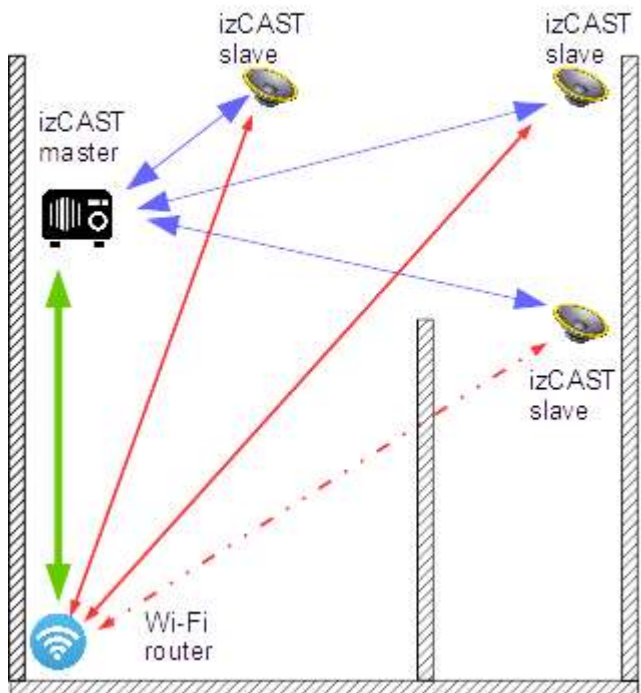

The limited Wi-Fi range and the need to control audio volume to avoid disturbance to the neighbours prevents radio lovers from enjoying radio as they move around their homes. izCAST from ALD solves this problem by re-broadcasting the audio program from the Internet-connected Master radio to properly placed slave radios and synchronizing the playback to provide the Whole-Home-Radio listening experience. Moreover, slave radios can also stream-play BT music from smart phones and PCs.

M803
izCAST Master
25x48 mm

M1030
izCAST Slave
13x31 mm

izCAST (Wi-Fi)

- Valid izCAST Wi-Fi network
- Valid home Wi-Fi network
- Failed home Wi-Fi network due to distance
- Failed home Wi-Fi network due to wall

- Near-CD audio quality
- Synchronized playback
- Easy pairing of Master & slave radios
- No need to input SSID/PW
- Slave radios double as BT speakers
- Audio sources: IR, DLNA